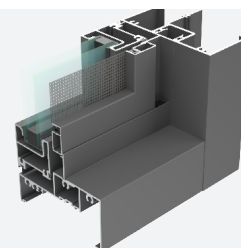

GENERAL

Max Sash Height*

2324mm

Max Sash Width*

2290mm

Max Glass Thickness

10.38mm **Single Glazed** - 25mm **Double Glazed** with Beaded Sash

Frame Depth

600 Pa.

ACOUSTICS

TBA

Hook hinge to the head

A concealed hook hinge locks the sash securely into the head, providing stable support and smooth operation while preventing accidental lift-out.

Flyscreening

Integrated flyscreening fits neatly within the frame, allowing full ventilation while keeping insects out, with secure retention and easy removal for cleaning or maintenance.

Jamb latch

The jamb latch positively engages the sash against the frame, improving sealing, security, controlled operation and high resistance in negative wind loads.

Hardware options available

Multiple chain winder options including manual, twin and concealed electric allow controlled, secure sash operation and wide compatibility across awning configurations.