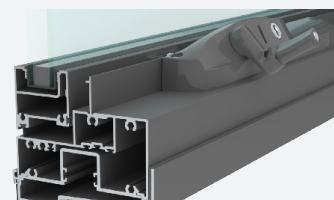

Key Features

- Architectural-grade performance delivered through precision-engineered 102 mm awning window systems with refined minimalist aesthetics.
- Flexible glazing capability with wrap-around sashes supporting 18–20 mm IGUs or 4–10.38 mm single glazing, plus optional beaded sashes for IGUs up to 25 mm.
- Integrated hood hinge design protects against water ingress and enables fast sash removal and reinstallation for maintenance.
- Performance side latches boost negative pressure resistance by up to 100% for demanding environments.
- Automation-ready with concealed electric winder options for seamless smart-building integration.
- Advanced hardware systems including heavy-duty single or dual chain winders for accurate, reliable operation.
- Enhanced thermal and acoustic potential through broad glass compatibility, supporting high-performance project specifications.
- Clean, consistent sightlines aligned with UltraEDGE™ system geometry for cohesive architectural detailing.

GENERAL

Max Sash Height*

2324mm

Max Sash Width*

2290mm

Max Glass Thickness

10.38mm **Single Glazed** - 25mm **Double Glazed** with Beaded Sash

Frame Depth

600 Pa.

ACOUSTICS

TBA

Hook hinge to the head

A concealed hook hinge locks the sash securely into the head, providing stable support and smooth operation while preventing accidental lift-out.

Flyscreening

Integrated flyscreening fits neatly within the frame, allowing full ventilation while keeping insects out, with secure retention and easy removal for cleaning or maintenance.

Jamb latch

The jamb latch positively engages the sash against the frame, improving sealing, security, controlled operation and high resistance in negative wind loads.

Hardware options available

Multiple chain winder options including manual, twin and concealed electric allow controlled, secure sash operation and wide compatibility across awning configurations.