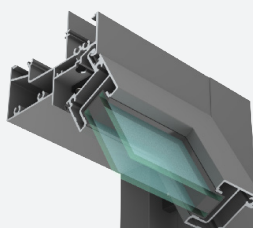

GENERAL

Max Sash Height*

2324mm

Max Sash Width*

2290mm

Max Glass Thickness

10.38mm **Single Glazed** - 25mm **Double Glazed** with Beaded Sash

Frame Depth

102mm

ENERGY

UW Range

3.6–5.8

SHGC Range

0.16–0.49

WEATHER

Maximum Water

600 Pa.

ACOUSTICS

TBA

Hook hinge to the head

A concealed hook hinge locks the sash securely into the head, providing stable support and smooth operation while preventing accidental lift-out.

Flyscreening

Integrated flyscreening fits neatly within the frame, allowing full ventilation while keeping insects out, with secure retention and easy removal for cleaning or maintenance.

Jamb latch

The jamb latch positively engages the sash against the frame, improving sealing, security, controlled operation and high resistance in negative wind loads.

Hardware options available

Multiple chain winder options including manual, twin and concealed electric allow controlled, secure sash operation and wide compatibility across awning configurations.